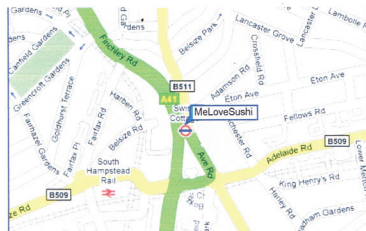

## MeLoveSushi

**Address:** 100 Avenue Road [NW3 3HF](#)

**Tel:** 020 7483 0888

**Website:** [Visit MeLoveSushi website :www.melovesushi.com](http://www.melovesushi.com)

**Price:** £33.00

**Opening Hours:** Mon-Sun 11am-11pm

### Square Meal review of MeLoveSushi:

On the former site of Globe restaurant & next door to the Hampstead Theatre comes this new, cutely named Japanese restaurant & bar. The format is as simple as the blond-wood furnishings: choose from a menu of sushi rolls, nigiri, tempura & hot dishes, order at the counter & 10 minutes later the food is delivered by eager-to-please staff. It's keenly priced stuff with mixed sashimi platters (eight slices of pert fish) clocking in at £7.50, oversized bowls of rice & chicken teriyaki or barbecued eel for under a tenner plus a few pricier options such as miso-marinated black cod. Upstairs is an attractive red-tinged bar serving saké-based cocktails & a condensed menu from the restaurant below. Wine & Champagne served by the glass only.

### MeLoveSushi Location: